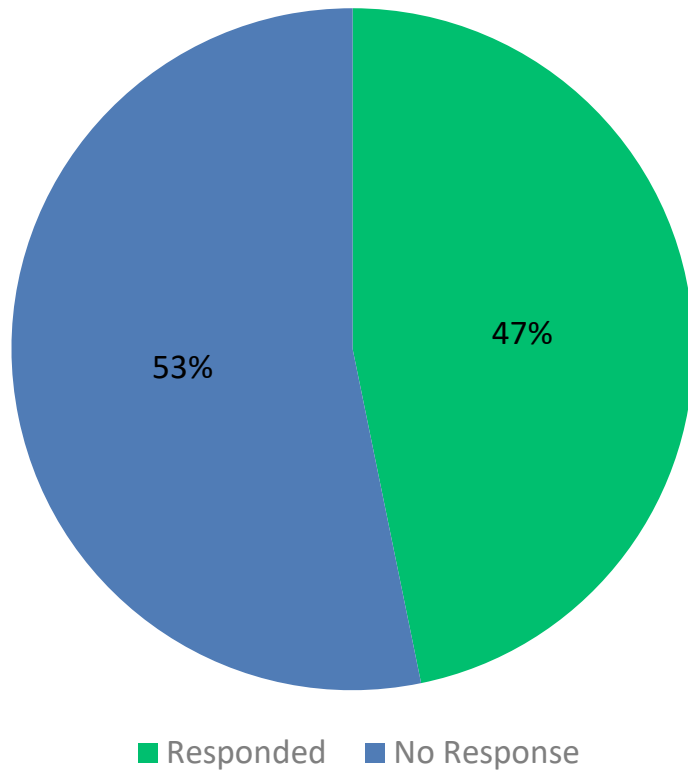

Results: Responses

From the 233 individuals on the Electoral Roll – **109** responded

ANSWER CHOICES	RESPONSES	NO.
Responded	47%	109
No Response	53%	124
TOTAL		233