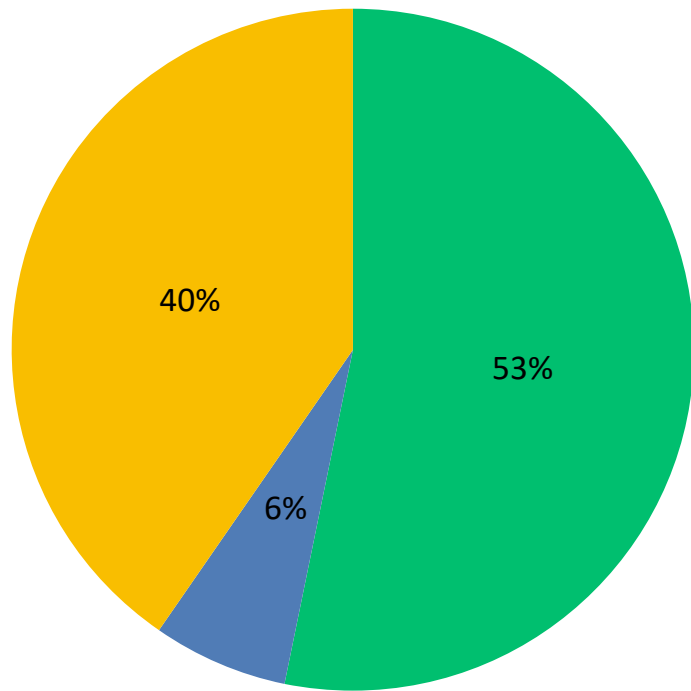

It was agreed that only members of the Electoral Roll (233 people) should be able to take part in the survey, which closed at midnight on Wednesday 16th October 2024. To demonstrate however, that we are open to hearing all responses within the Parish, we also ran in parallel another survey for those that were not on the Electoral Roll.

Results: Responses

From the 233 individuals on the Electoral Roll – **109** responded

ANSWER CHOICES	RESPONSES	NO.
Responded	47%	109
No Response	53%	124
TOTAL		233

Results: For or Against

Q1: Are you in favour of the use in our Parish of Prayers of Love and Faith, authorised by the Church of England, for the blessing of people in same sex partnership?