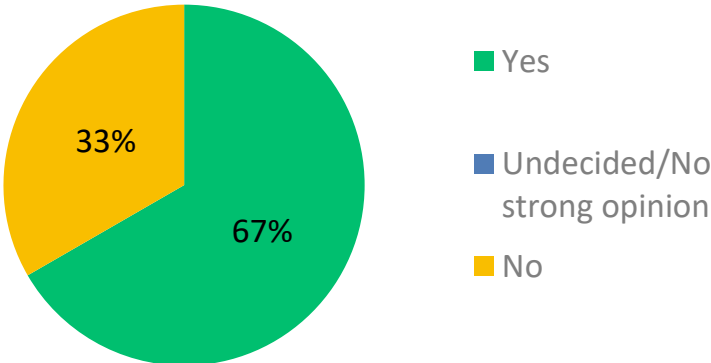

Parish of Wargrave
with Knowl Hill

Living in Love and Faith Parish Survey

17th October 2024

powered by
 SurveyMonkey®

Results: Responses

6 responded

Q1: Are you in favour of the use in our Parish of Prayers of Love and Faith, authorised by the Church of England, for the blessing of people in same sex partnership?