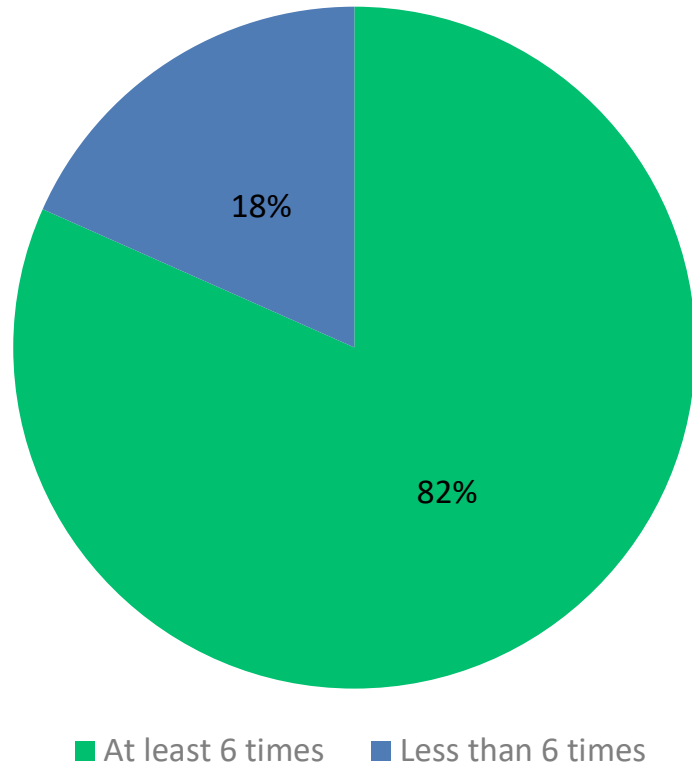

Results: Church Attendance

Q2: How often have you attended Church within our Parish in the last 6 months?

ANSWER CHOICES	RESPONSES	NO.
At least 6 times	81.65%	89
Less than 6 times	18.35%	20
TOTAL		109

RESPONSES	NO.	AT LEAST 6 TIMES	LESS THAN 6 TIMES
Yes	58	42	16
Undecided / No strong opinion	7	7	0
No	44	40	4
TOTAL	109